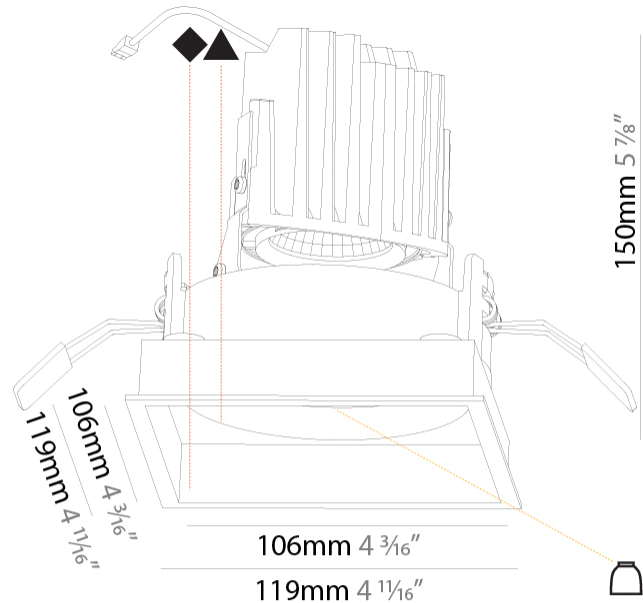

GENERAL

Series: Bioniq
Subseries: Bioniq Square Deep
Brand: Prolicht
Division: Architectural
Mounting Type: Recessed
Mounting Location: Ceiling
Subcategory: Downlight

PHYSICAL

Shape: Square
Length (mm): 119
Length (in): 4 11/16
Width (mm): 119
Width (in): 4 11/16
Depth (mm): 150
Depth (in): 5 7/8
Ceiling Thickness (mm): 10 / 12.5 / 15
Ceiling Thickness (in): 3/8 or 1/2 or 9/16
Min. Recessing Depth (mm): 170
Min. Recessing Depth (in): 6 11/16
Light Distribution: Downlight
Weight (kg): 0.626
Weight (lbs): 1.38
Fixture Finish: SSR / BKV / CWI / CRY / HAB / UFT / ITA / RUA / FTG / MYG / LOD / PUS / FRO / FUP / KIA / POP / BLS / SPG / MEY / GOH / GUM / CHC / COM / ABZ / JAG / OBR / MOS / ROR
Fixture Material: Aluminum Die Cast
Cut-out Measurements: 114mm / 4 1/2" x 114mm / 4 1/2"

LED

Number of LEDs: 1
Color Temperature (°K): 2700 / 3000 / 3500 / 4000
Max. Delivered Lumen (lm): 940 / 980 / 1029 / 1050
Nominal Lumen (lm): 1386 / 1438 / 1511 / 1542
CRI: >90 CRI

OPTICAL

Reflector: 20 / 40 / 60

RATINGS AND CERTIFICATIONS

Certified By: Certified for North American Standards
IP rating: IP20

114 x 114mm
4 1/2" x 4 1/2"

170mm
6 1/4"

10 | 15mm
3/8" | 9/16"

106mm 4 3/16"

119mm 4 11/16"

150mm 5 7/8"